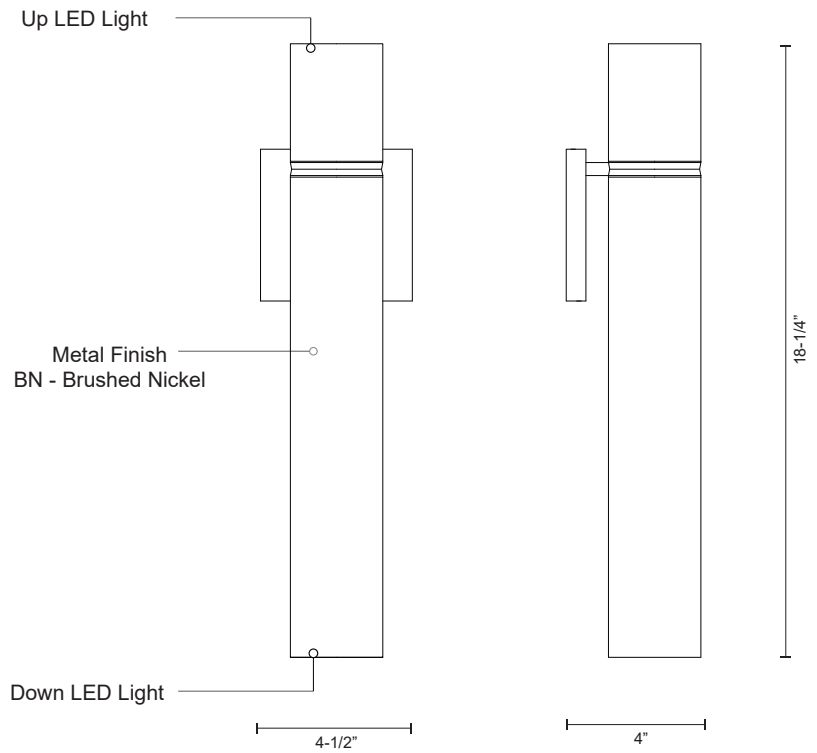

WS23018

SPECIFICATION SHEET

PROJECT	
DATE	TYPE

Sophisticated LED technology meets modern wall sconce fixture

- Machined metal with electroplated (BN)
- Clear polymeric diffusers
- Dimmable with ELV dimmer (Not included)
- Custom options available

Color Temp 3000K
CRI (Ra) >90
Dimming 100% - 10%
Rated Life 50,000 hours

Voltage	Watt	LED Lumens	Delivered Lumens	Finish(es)
120V	19W	1200lm		BN

WS23018-BN

WS23018-BN